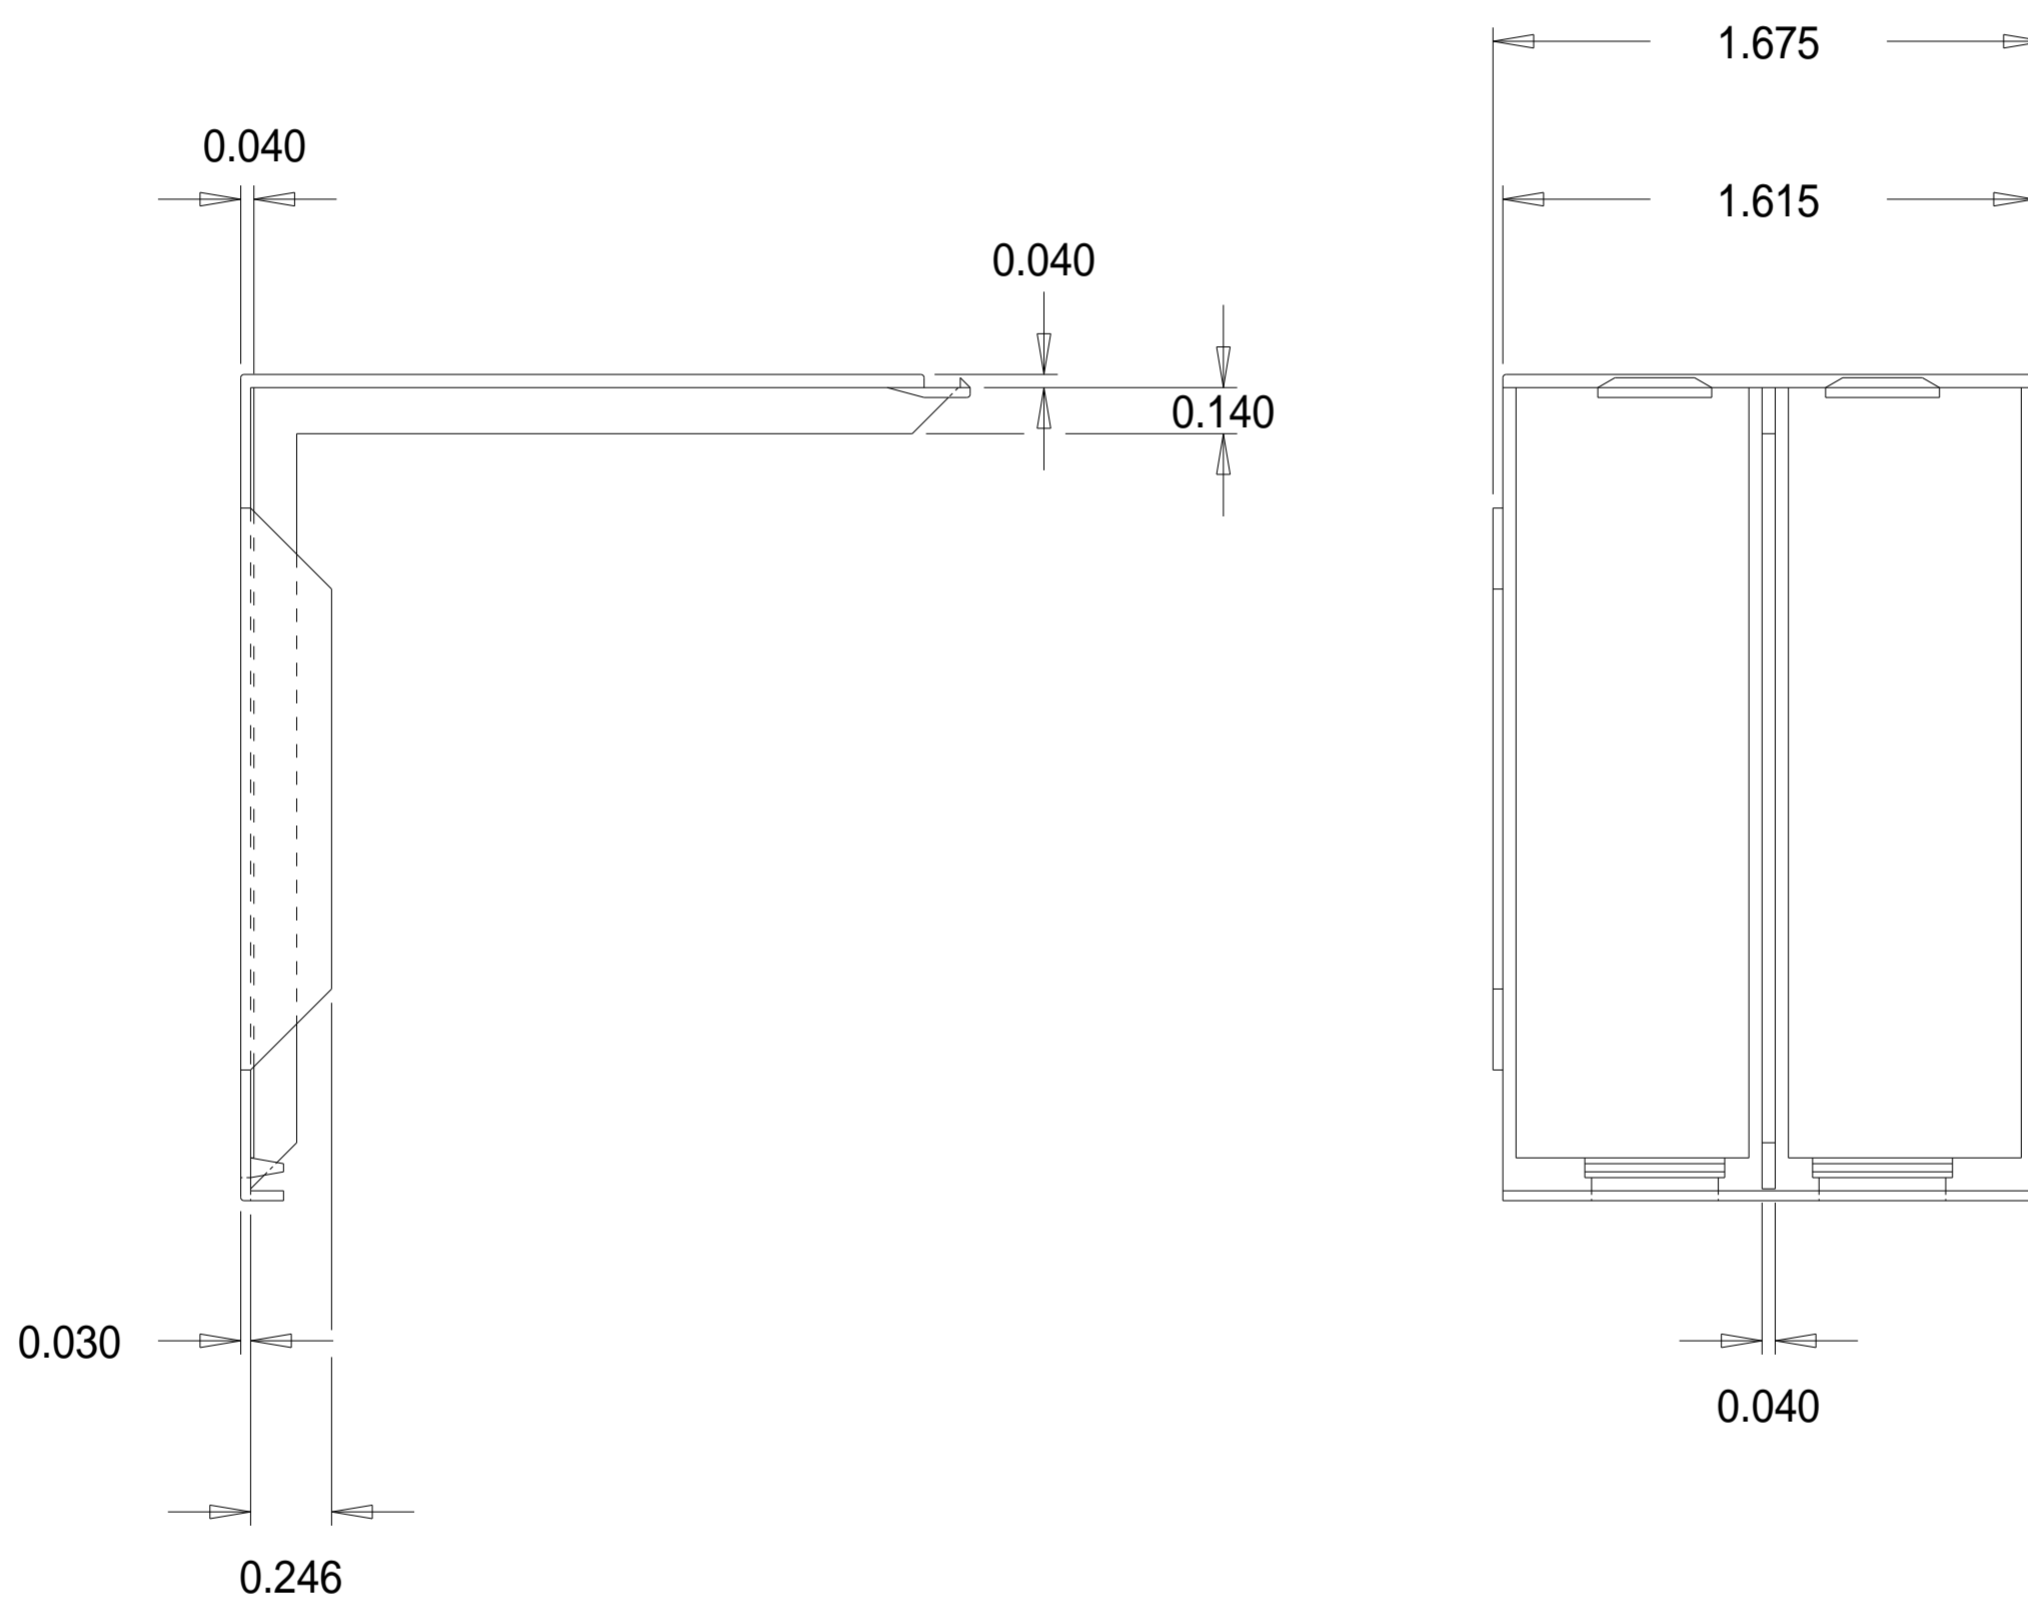

Part No. S07700

196 x 1 1/8" 'S' Range Full Insulation Cover

Dimensions in inches.